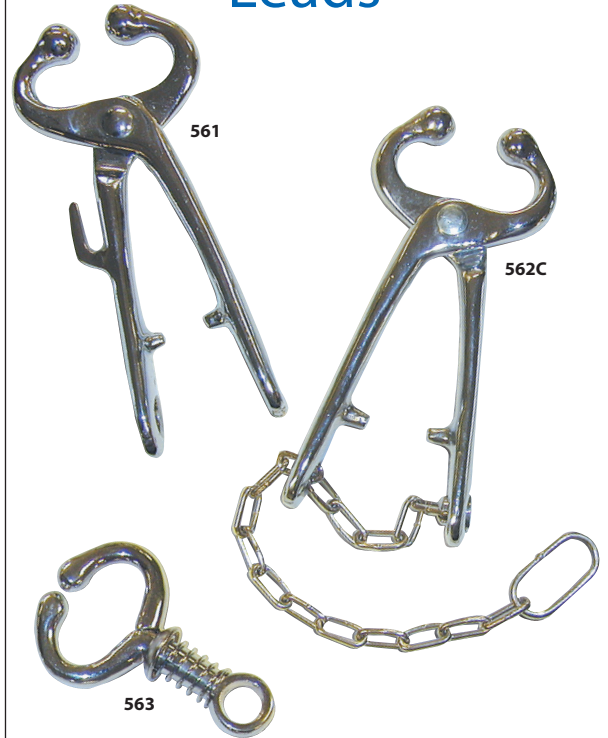

## STAINLESS STEEL Bull Ring

- High quality
- Carded
- Economically priced

Stainless Steel Bull Ring has long sharp self-piercing point to cut a clean hole; no other attachments or instruments are necessary. Rings are individually carded with break-off screw as shown.

## BRASS Bull Rings

- High quality
- Carded
- Economically priced

Our quality pure copper and bronze Bull Rings provide maximum service and safety. The long sharp point of the self-piercing ring cuts a clean hole; no other attachments or instruments are necessary. Each ring is individually carded with wrench and two screws.

- 7-31** Bull Ring 5/16 x 2-1/2.
- 7-33** Bull Ring 5/16 x 3.
- 7-53** Bull Ring 3/8 x 3.
- 7-53X** Bull Ring 3/8 x 3-1/2.
- 7-54** Bull Ring 7/16 x 3-1/2.

## CATTLE Leads

- 561** Improved Rope Type Leader has 3" diameter nosepiece and is made of carbon steel for heavy duty use. 8" overall length.
- 562C** Improved Deluxe Leader with Chain is made of heavy duty carbon steel, 9" overall length with 3" wide nosepiece.
- 563** Spring-Type Nose Leader holds nose-piece closed when attached to animal. All surfaces are smooth. 2-5/8" diameter nosepiece, 4-1/4" overall length.