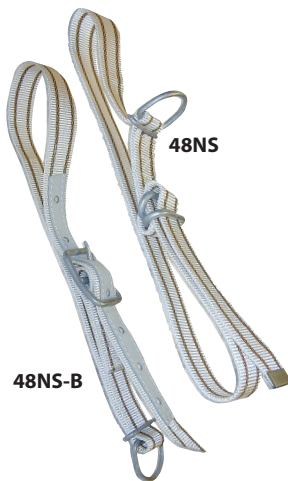

PolyPro Halters are made of memory-twisted polypropylene to stand up under the harshest farm conditions. Ends are heat-welded and poly-wrapped–no metal clamps. PolyPro halters come packed in attractive barcoded bag or in bulk bundles of one dozen.

- Cow PolyPro Halter is made of 1/2" polypropylene, 13 ft. long with 10" noseband.
- Calf PolyPro Halter is made of 3/8" polypropylene, 11 ft. long with 8" noseband.

## Nylon Neck Straps

Nylon Neck Straps are made of 1/8" thick woven strap which is stronger than leather yet stays soft under any weather conditions. Straps are 1-5/8" wide by 45" long and are white with two brown stripes. 48NS may be used with Cattle ID Sleeves shown below.

## Nylon Neck Strap

Stronger than leather, Nylon Neck Strap is made of 2" wide webbing. Cow-size strap is 48" long with heavy buckle and 6-hole adjustment.

- 480-4802** Nylon Neck Strap with Buckle.
- 480-0001** Replacement Buckle only.